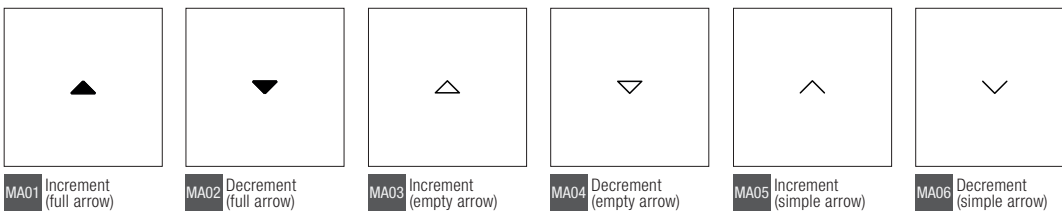

Climate

Scene

Marker

Note. For convenience, all the symbols in this page are shown as they appear on square rockers. The same symbols may also be requested for rectangular rockers.

Double symbols

Wall mount product