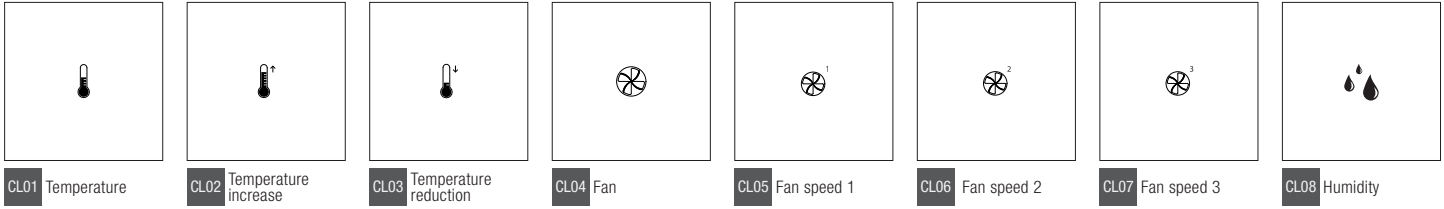

Climate

Scene

Marker

Note. For convenience, all the symbols in this page are shown as they appear on square rockers. The same symbols may also be requested for rectangular rockers.

Double symbols

Wall mount product